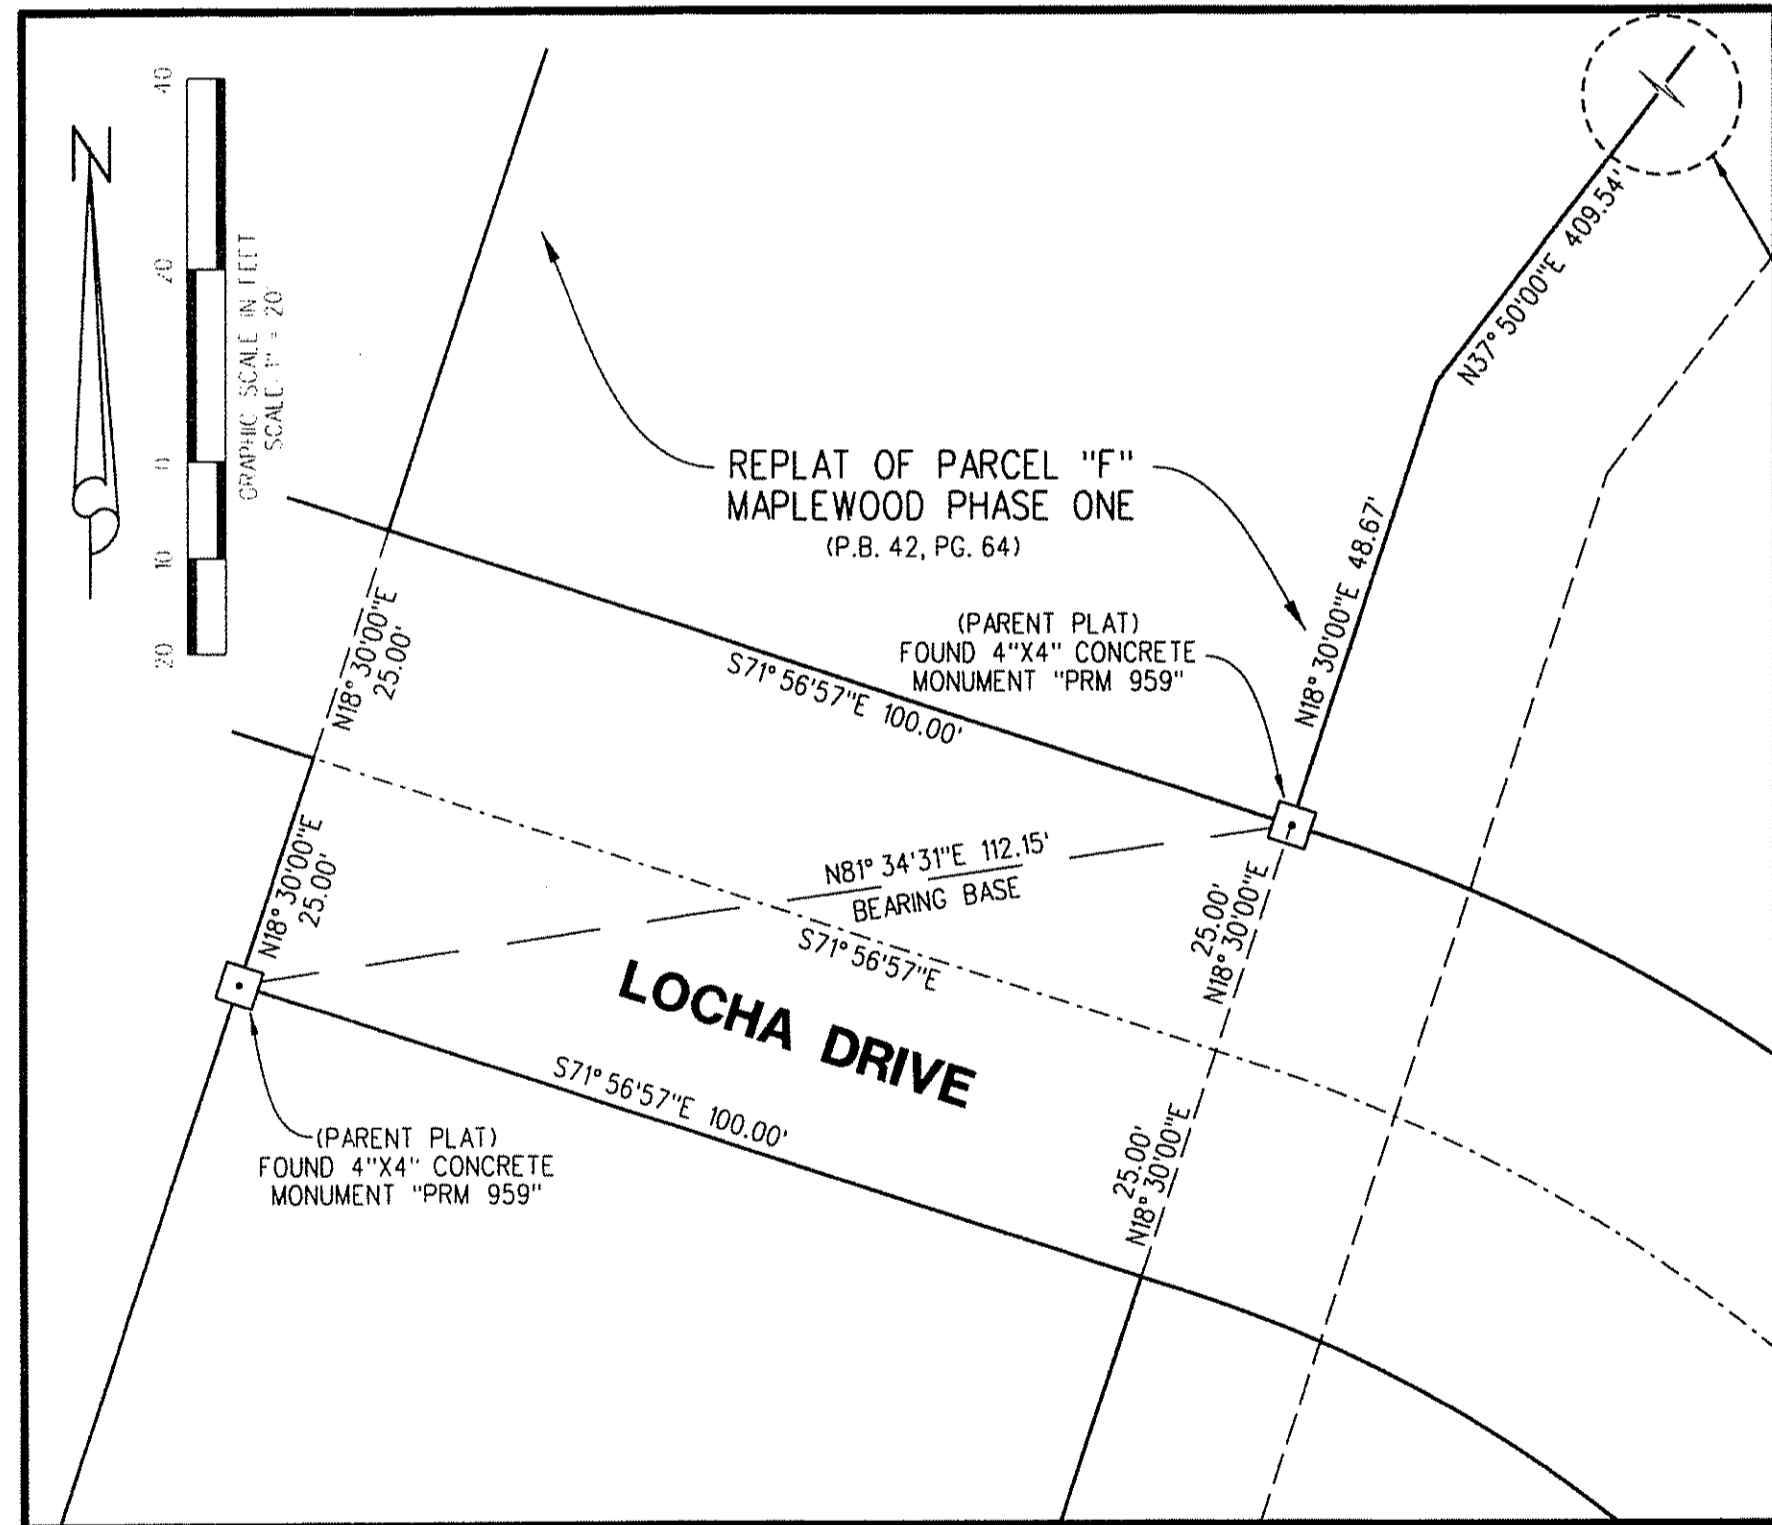

LOXAHATCHEE CLUB AT MAPLEWOOD PLAT NO. 22 OF PHASE II

BEING A REPLAT OF LOT 42, AND A PORTION OF THE COMMON AREA, AS SHOWN ON THE PLAT OF THE LOXAHATCHEE CLUB AT MAPLEWOOD PLAT NO. 6 OF PHASE II, AS RECORDED IN PLAT BOOK 54, PAGES 103 THROUGH 105, PUBLIC RECORDS OF PALM BEACH COUNTY, FLORIDA
 LYING IN SECTION 11, TOWNSHIP 41 SOUTH, RANGE 42 EAST, TOWN OF JUPITER, PALM BEACH COUNTY, FLORIDA
 JUNE 2016 SHEET 2 OF 2

61

LEGEND

- ⊙ SET MAG NAIL & DISK "PRM LB *4431"
- ⊙ SET 5/8" IRON ROD WITH ALUMINUM CAP "PRM LB *4431"
- ⊠ FOUND 4"x4" CONCRETE MONUMENT "PRM 959"

		CAD. K:\JUST \ 114142 \ 54-103 \ 06-124A-306 \ 06-124A-306.DGN	
		REF.	
FLD.	FB.	PG.	JOB 06-124A-306
OFF. L.J.C.			DATE 02/19/2016
CKD. R.J.W.	SHEET 2	OF 2	DWG. 006-124P